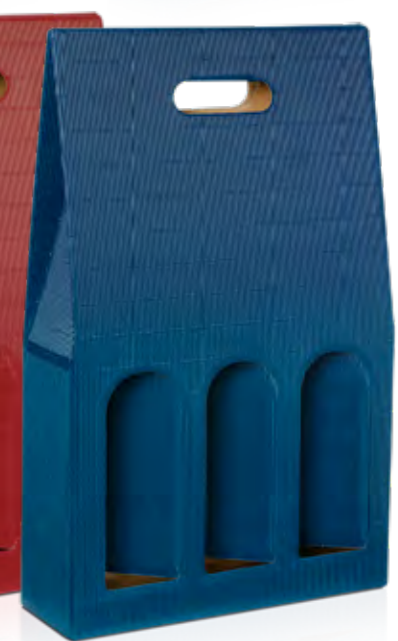

CARRYING CARTONS

To
take away

Carrying carton
Vintage
Digital printing.
Made from natural corrugated board with die-cut window.

	Size	Item no.	Internal dimensions
TK	1 btl 0.75l/1.0l	131440829	90 x 90 x 445 mm
	2 btls 0.75l/1.0l	132440829	183 x 90 x 445 mm
	3 btls 0.75l/1.0l	133440829	276 x 90 x 445 mm

Carrying carton
Single-faced board
With die-cut window.

	Size/col.	Item no.	Internal dimensions
TK	1 btl 0.75l/1.0l		90 x 90 x 445 mm
	Natura	131440038	
	Bordeaux	131440039	
	Saphir	131440006	
	2 btls 0.75l/1.0l		183 x 90 x 445 mm
	Natura	132440038	
	Bordeaux	132440039	
	Saphir	132440006	
	3 btls 0.75l/1.0l		276 x 90 x 445 mm
	Natura	133440038	
	Bordeaux	133440039	
	Saphir	133440006	

Saphir