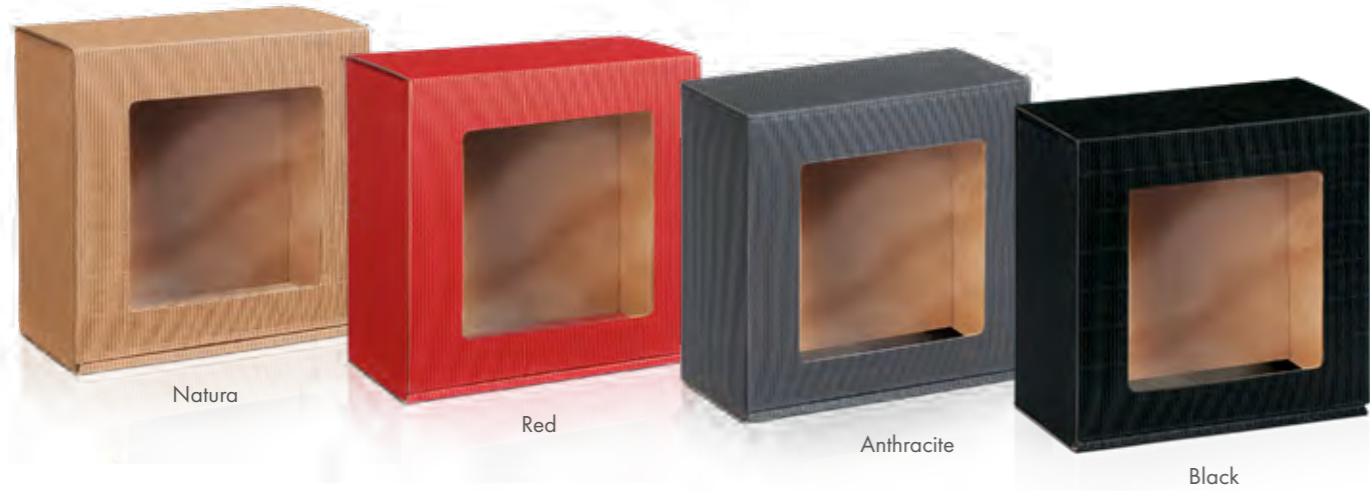

Natura

Red

Anthracite

Black