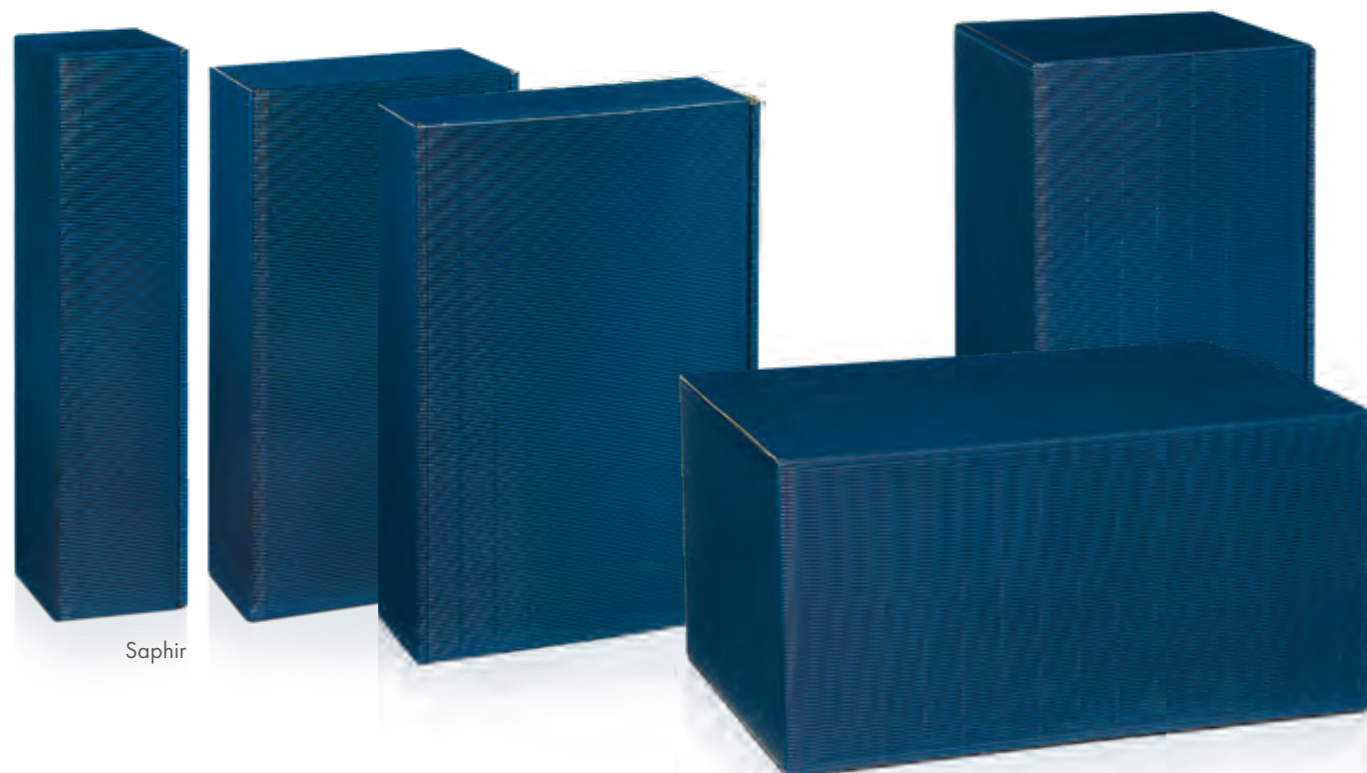

Green

Saphir