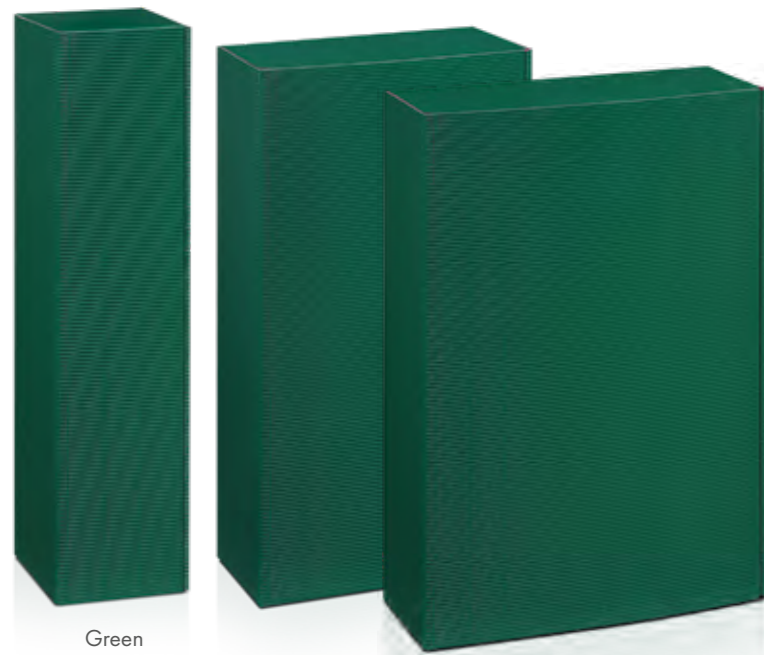

Black

Natura

Saphir

Bordeaux

Green

Anthracite

Vintage

Gift packaging
Single-faced board
Interior and bottle holder insert in matching colours.
Suitable for posting with appropriate shipping box.