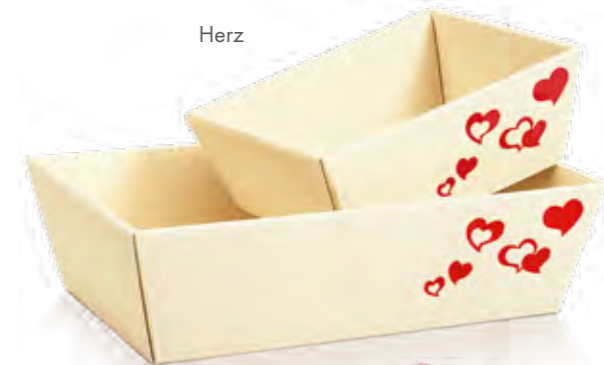

Rectangular gift basket

Frohe Ostern

Digital printing.

Size	Item no.	Internal dimensions
PK small/low-sided	740040816	190 x 160 x 52 mm
small	740090816	198 x 148 x 95 mm

Rectangular gift basket

Ostereier

Digital printing. Single-faced board.

Size	Item no.	Internal dimensions
PK small/low-sided	740040813	190 x 160 x 52 mm
small	740090813	198 x 148 x 95 mm

Rectangular gift basket

Single-Faced Board

Size/Col.	Item no.	Internal dimensions
PK small/low-sided		190 x 160 x 52 mm
Light green	740040750	
small		198 x 148 x 95 mm
Light green	740090750	

Gifts from the heart

Rectangular gift basket

Herz

Single-faced board with hot foil embossing.

Size/Col.	Item no.	Internal dimensions
PK small		198 x 148 x 95 mm
Cream	740090764	
Red	740090765	
medium		336 x 196 x 110 mm
Cream	740100764	
Red	740100765	

Herz

Cream

Ideas for spring and summer

Paper bag

Aspekt

With fine line embossing, coloured interior, window* and soft textile cord.

Size / Col. / Item no.	Internal dimensions
GT GT mini	170 x 85 x 220 mm
Yellow 021210752 Orange 021210751 Light green 021210750	
1 btl GT 0.75 l / 1.0 l	100 x 80 x 360 mm
Yellow 021360752 Orange 021360751 Light green 021360750	
2 btl GT 0.75 l / 1.0 l	170 x 85 x 360 mm
Yellow 022360752 Orange 022360751 Light green 022360750	

* For recycling, please dispose of window film and paper/cardboard separately as valuable materials.