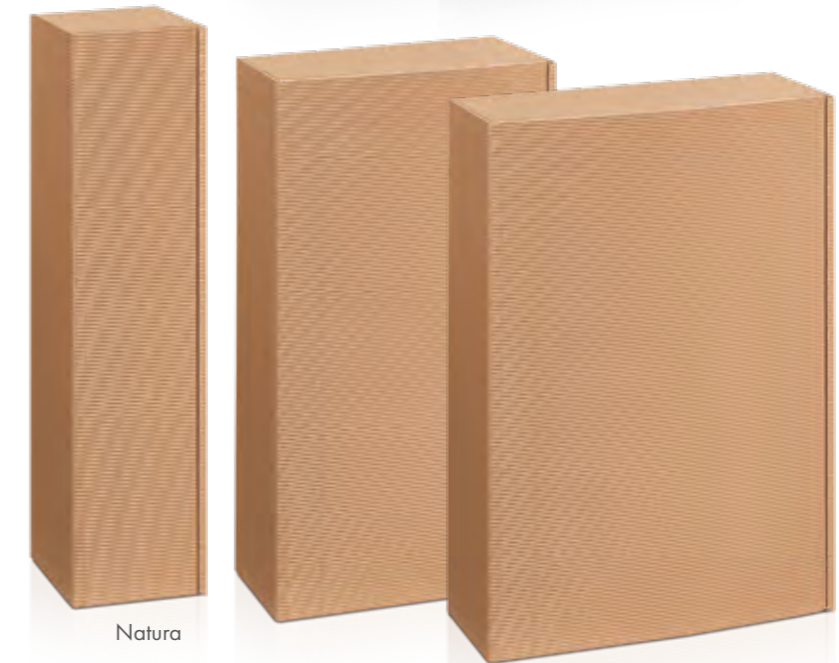

SINGLE-FACED BOARD

Gift packaging
Single-faced board
Interior and bottle holder insert in matching colours.
Suitable for posting with appropriate shipping box.

PV	Size/col.	Item no.	Internal dimensions
1 btl	0.75 l		385 x 92 x 95 mm
	Saphir	441380006	
	Black	441380018	
	Natura	411380038	
2 btls	0.75 l		360 x 192 x 95 mm
	Saphir	442360006	
	Black	442360018	
	Natura	412360038	
3 btls	0.75 l		360 x 250 x 95 mm
	Saphir	443360006	
	Black	443360018	
	Natura	413360038	
4 btls	0.75 l		380 x 199 x 184 mm
	Saphir	414380006	

Gift packaging
Single-faced board
Natural interior, two ajustable bottle holder inserts and an interlayer.
Suitable for posting with appropriate shipping box.

PV	Size/col.	Item no.	Internal dimensions
4 btls	0.75 l		380 x 199 x 184 mm
	Saphir	414380006	

Gift packaging
Single-faced board
interior, two ajustable bottle holder inserts and an interlayer in matching colours.
Suitable for posting with appropriate shipping box.

PV	Size/col.	Item no.	Internal dimensions
6 btls	0.75 l		380 x 258 x 194 mm
	Saphir	446380006	
	Bordeaux	446380039	

Black