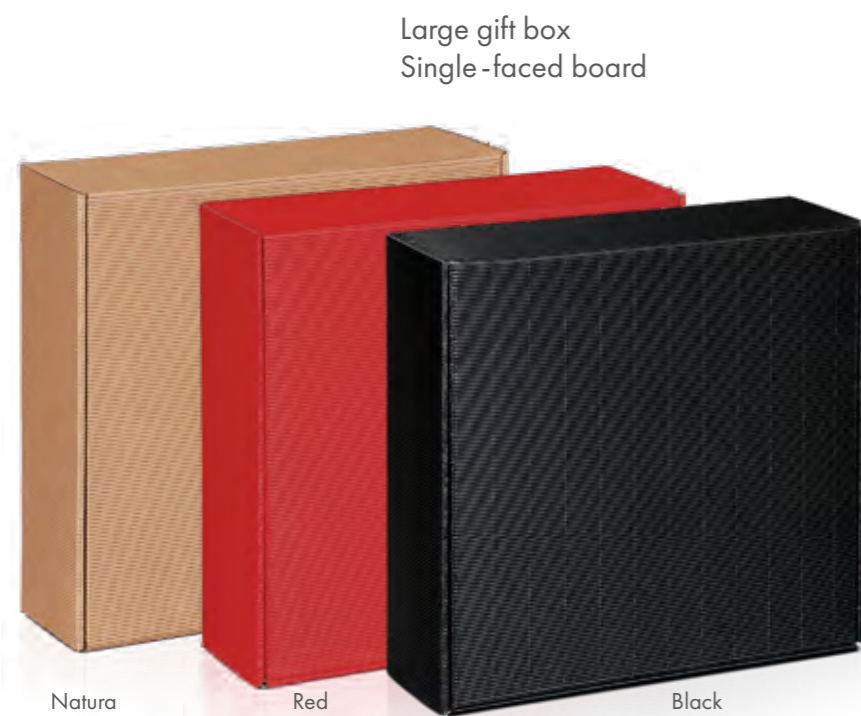

Medium gift box
with window single-faced board

Large gift box
Single-faced board

Natura Red Black